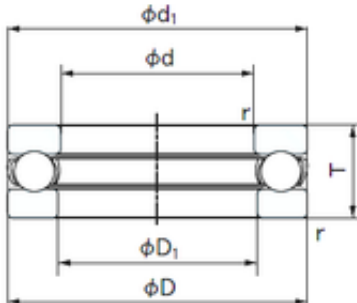

### NSK Koyo NACHI SKF Auto Parts of Thrust Ball Bearing 51152 51205 51218 51156 51206 51220 Thrust Bearings Size Chart

Bearing No. 51152

Size	260x320x45 mm
Bore Diameter	260 mm
Outer Diameter	320 mm
Width	45 mm
d	260 mm
D	320 mm
T	45 mm
d1	317 mm
r min.	1.5 mm
D1	263 mm
Weight	7.94 Kg
Basic dynamic load rating (C)	232 kN
Basic static load rating (C0)	990 kN
(Grease) Lubrication Speed	800 r/min